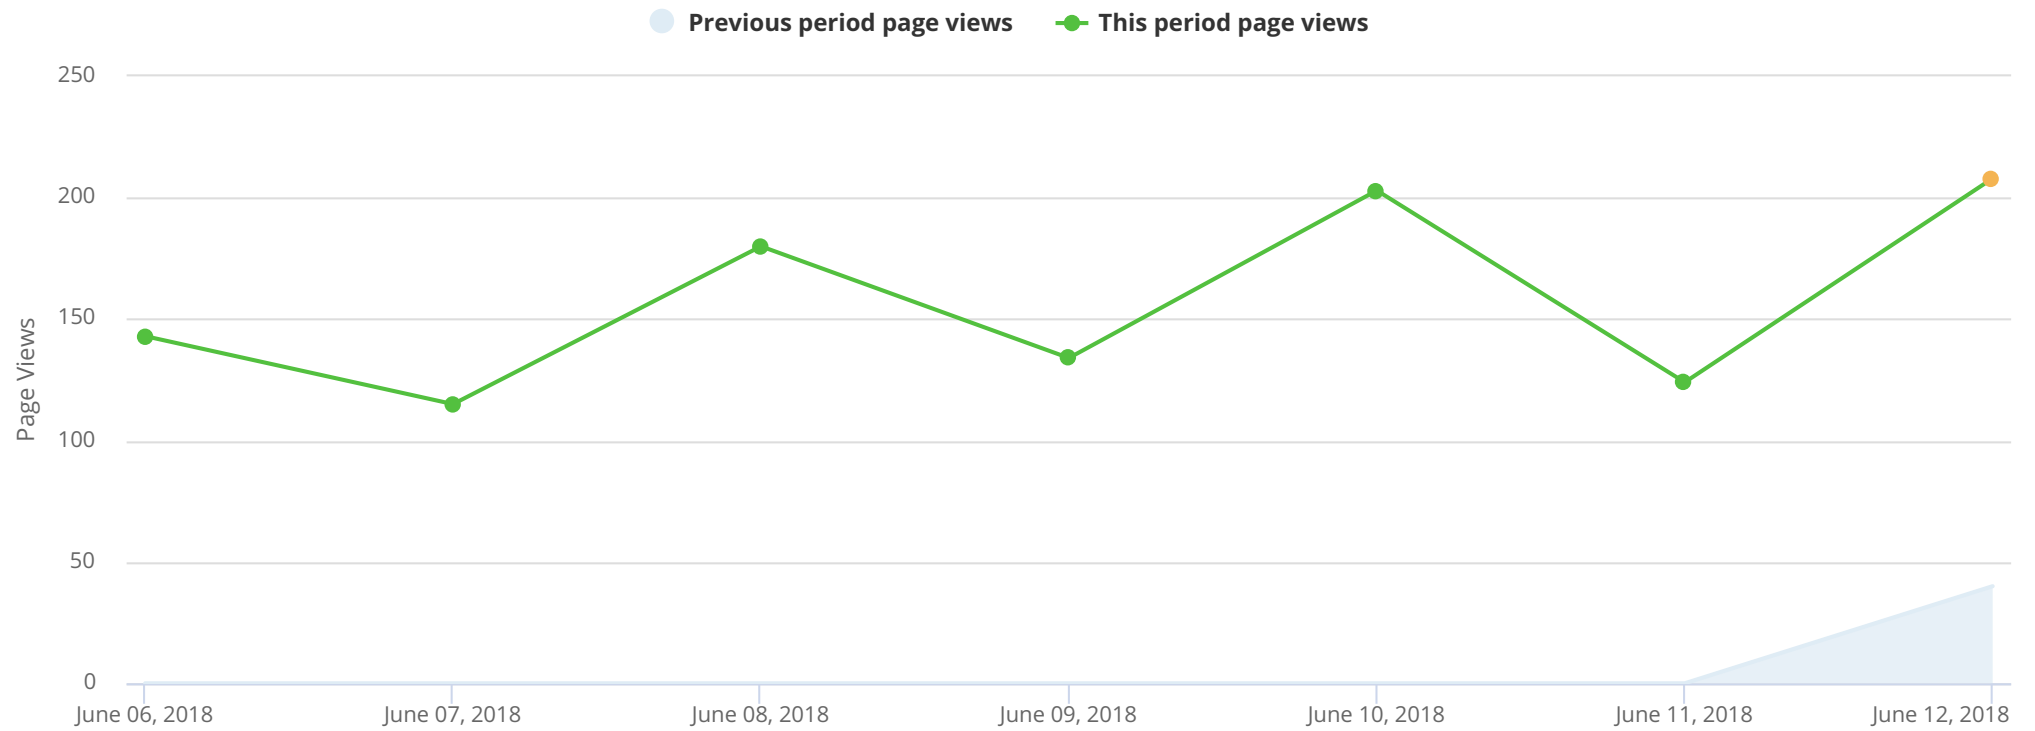

Uptime

Uptime

UP

Overall uptime is **100.00%**

Up for 6d 23h

Last event

▲ Up

Uptime turned on

June 05, 2018 2:58 pm for 6d 23h

Analytics

Analytics

Security

Security

Website is clean

8 security scans were performed between **June 05, 2018** and **June 12, 2018**

Most Recent Scan - **June 12, 2018** at 12:45 am